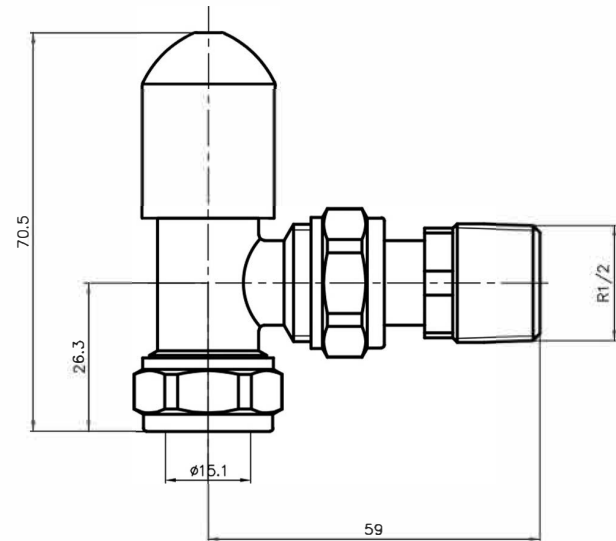

Angled TRV with Lockshield 15mm

Technical Drawing

12.041 / 12.047 / 41.3023 / 41.3024
41.3025 / 41.3027 / 41.3029 /
12.076 / 12.079

Eastbrook 

Eastbrook Road, Gloucester GL4 3DB

Technical Helpline : 01452 317890