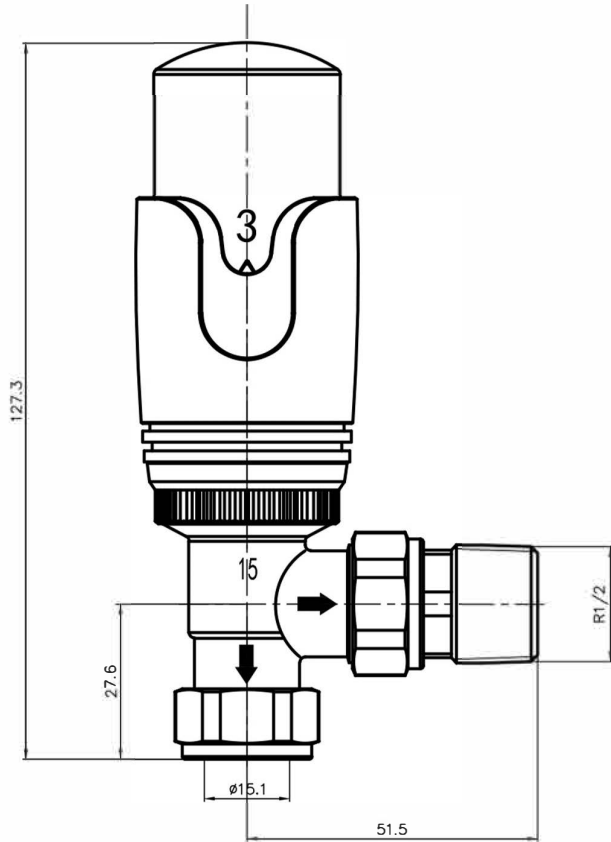

Angled TRV with Lockshield 15mm

Technical Drawing

12.041 / 12.047 / 41.3023 / 41.3024
41.3025 / 41.3027 / 41.3029 /
12.076 / 12.079

Eastbrook 

Eastbrook Road, Gloucester GL4 3DB

Technical Helpline : 01452 317890